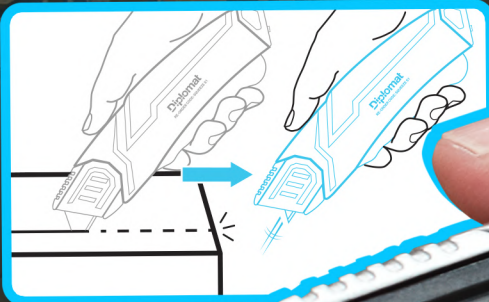

NEW DIPLOMAT SQUEEZE

SAFETY KNIFE SERIES

**SMART
RETRACT
FOR SAFETY**

blade automatically
retracts after cutting
without releasing the
squeeze handle

**WORK
SAFE
CHOICE**

**SQUEEZE
TO EXPOSE BLADE**
comfortable squeeze action trigger
handle prevents hand fatigue

Available in Auto Retract
Blade automatically retracts
when releasing the
squeeze handle.

SQUEEZE S1
Smart Retract Metal
Safety Knife Heavy Duty

SQUEEZE S2
Smart Retract Safety Knife
Light & Safe

SQUEEZE S3
Auto Retract Safety Knife
Light & Safe