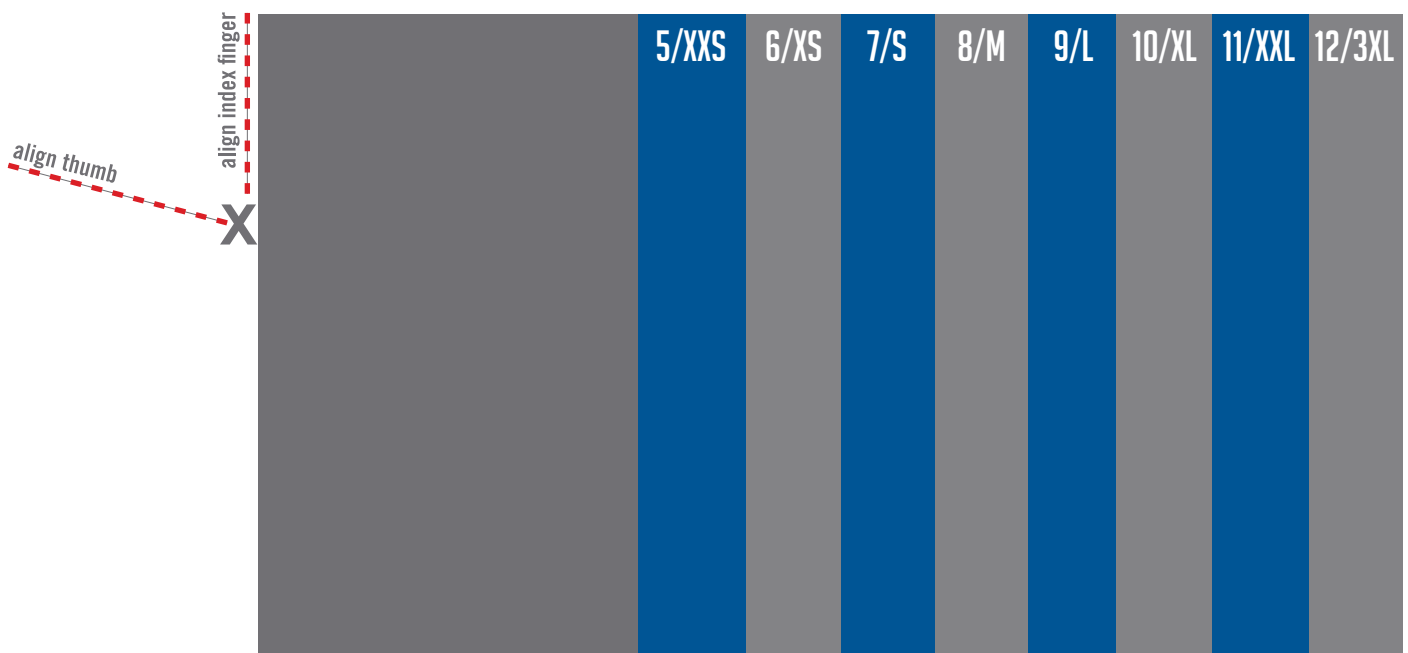

GLOVE SIZE CHART

1. Place right hand flat on chart below, aligning saddle of index finger and thumb on the **X**
2. With your hand on the chart choose the sizing bar closest to the edge of your right hand

ARM GUARD SIZE CHART

Most arm guards are comparable to glove sizes. If you wear a large size glove, you will typically wear a large size arm guard. If you plan on wearing the arm guard over shirt sleeves, you may need to order one size larger. Measure around the widest part of your forearm, below the elbow. Make sure to measure over your clothes if you will be wearing the arm guard over your clothes.

LENGTH	S	M	L	XL	XXL
AG8TW	20cm 8in	21cm 8.25in	22cm 8.75in	23cm 9in	N/A
AG10009S	23cm 9in	23.5cm 9.25in	24cm 9.75in	25cm 10in	31cm 12.25in

AS019S

1. For bicep circumference measurement, measure around the widest part of your bicep, a few inches below the shoulder.
2. For wrist measurement, measure wrist circumference.

CIRCUMFERENCE	S	M	L	XL
WRIST	LESS THAN 19cm LESS THAN 7.5in	19 – 22cm 7.5 – 8.5in	22 – 24cm 8.5 – 9.5in	GREATER THAN 24cm GREATER THAN 9.5in
BICEP	LESS THAN 42cm LESS THAN 16.5in	42 – 44cm 16.5 – 17.25in	44 – 46cm 17.25 – 18in	GREATER THAN 46cm GREATER THAN 18in