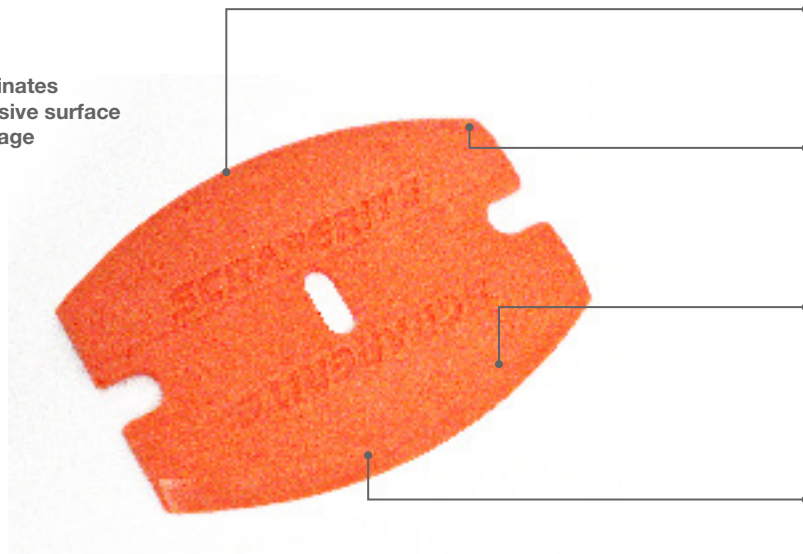

Scraperite Curvey™ Blade

SRC30GPO

30 replacement pack

Scraperite general purpose plastic curved blades are specially designed to be used in situations where a metal scraper blade could harm the surface underneath.

safe for people & surfaces

recyclable blade

non-corrosive & non-reactive

Features

Safe
Eliminates abrasive surface damage

concave blade
Perfect for concave surfaces which can only be accessed by a curved blade

increased safety
A shallow concave curve and no sharp corners

double-edged design
Patented design for maximum scraping capability

interchangeable
Interchanges with Scraperite Tradesman Mini Holder and Tradesman Standard Holder

Sticker & label removal

Window cleaning

Scraperite Curvey™ Blade

30 replacement pack

SRC30GPO

Product Details

Code: SRC30GPO
Barcode Number: 18321400700

Technical