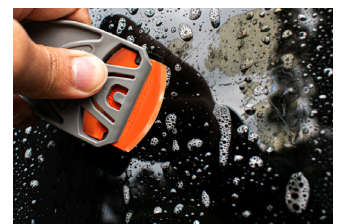

Window cleaning