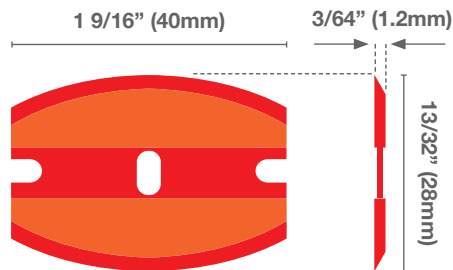

Specialty curved blade - CURVEY™

30 X
PLASTIC BLADES

Used blades slot for proper disposal

Applications

Scraperite's General Purpose Curvey™ blades are suitable for various industries and tasks.

- Perfect for scraping concave and curved surfaces
- Pipes and plumbing fittings
- Stovetops & countertops
- Kitchenware & kitchen appliances
- Electronics & sensitive elements
- Wood furniture & fittings
- Vinyl and plastics
- Engine maintenance (removing gasket buildup, melted rubber, oil residue)
- Sinks and industrial basins
- Sealants and adhesives
- Sign making
- Steel surface residues
- Sticker removal

Compatibility

Instructions for changing blades

Diplomat
the cutting edge in safety

SCRAPERITE
the cutting edge in safety