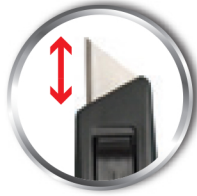

# SUPERIOR SAFETY KNIFE - LEFT HAND **A33LH**

The A33LH is one of the most popular safety knife we ever made. Superior Safety Knife protects workers from injury and also provides strength and stability. Making cutting safe and easy. This safety knife is ideal for industrial or warehouse workers.