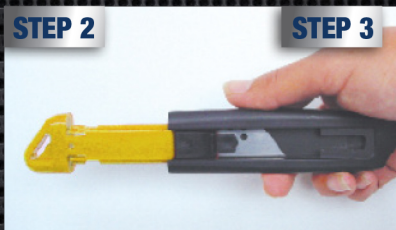

## BLADE CHANGING INSTRUCTIONS:

Push black slider until red piece is level with end of knife.

Gently pull out red slider piece to expose blade.

Replace blade and re-assemble knife. Then test safety knife operates correctly.