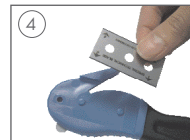

recessed blade for safety

tape slitter for cutting tape

ideal for cutting: plastic film, shrink wrap, tape, etc.

suitable for left and right hand use

Compatible Blades

A32 Blades

The A31 Heavy Duty Parrot Knife is one of the best safety knives for opening many types of packaging with ease. The concealed blade design prevents damage to packaged goods and eliminates potential injuries. The knife also includes a handy small metal tape slitter located at the head of the tool for cutting tape.

Applications

Ideal for cutting: cardboard, tape, cartons, bubble wrap, paper bags, and pallet coverings.

Corrugated box

Film

Strapping

Tape

Instructions for changing blades

1 Hold the cutter with the screw facing you

2 Unscrew the screw with a screwdriver

3 Pull the back part off, expose the blade

4 Carefully pull the blade all the way out

5 Rotate the blade before reloading or use a fresh blade

6 Clip the back on. Tighten the screw back on with a screwdriver

7 Keep knife at 45 degree angle for easier and safe cutting

Product Details

Code: A31

Barcode Number: 9312932000746

Technical

MATERIAL	NA
DIMENSIONS	L:155mm, H:10mm, W:50mm
WEIGHT	44 grams

Packaging

SELL PACK QTY	Pack of 1
INNER QTY	12 units
INNER DIMENSIONS	L:230mm, H:180mm, W:100mm
INNER WEIGHT	0.8 kg
OUTER QTY	120 units
OUTER DIMENSIONS	L:510mm, H:260mm, W:360mm
OUTER WEIGHT	8.4 kg