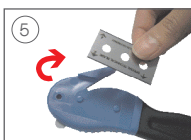

recessed blade for safety

tape slitter for cutting tape

ideal for cutting: plastic film, shrink wrap, tape, etc.

suitable for left and right hand use

Compatible Blades

A32 Blades

The A31 Heavy Duty Parrot Knife is one of the best safety knives for opening many types of packaging with ease. The concealed blade design prevents damage to packaged goods and eliminates potential injuries. The knife also includes a handy small metal tape slitter located at the head of the tool for cutting tape.

Applications

Ideal for cutting: cardboard, tape, cartons, bubble wrap, paper bags, and pallet coverings.

Corrugated box

Film

Strapping

Tape

Instructions for changing blades

1 Hold the cutter with the screw facing you

2 Unscrew the screw with a screwdriver

3 Pull the back part off, expose the blade

4 Carefully pull the blade all the way out

5 Rotate the blade before reloading or use a fresh blade

6 Clip the back on. Tighten the screw back on with a screwdriver

7 Keep knife at 45 degree angle for easier and safe cutting

Product Details

Code: A31

Barcode Number: 9312932000746

Technical

MATERIAL	NA
DIMENSIONS	L:155mm, H:10mm, W:50mm
WEIGHT	44 grams

Packaging

SELL PACK QTY	Pack of 1
INNER QTY	12 units
INNER DIMENSIONS	L:230mm, H:180mm, W:100mm
INNER WEIGHT	0.8 kg
OUTER QTY	120 units
OUTER DIMENSIONS	L:510mm, H:260mm, W:360mm
OUTER WEIGHT	8.4 kg