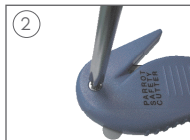

recessed blade for safety

tape slitter for cutting tape

ideal for cutting: plastic film, shrink wrap, tape, etc.

suitable for left and right hand use

Compatible Blades

A32 Blades

The A31 Heavy Duty Parrot Knife is one of the best safety knives for opening many types of packaging with ease. The concealed blade design prevents damage to packaged goods and eliminates potential injuries. The knife also includes a handy small metal tape slitter located at the head of the tool for cutting tape.

Applications

Ideal for cutting: cardboard, tape, cartons, bubble wrap, paper bags, and pallet coverings.

Corrugated box

Film

Strapping

Tape

Instructions for changing blades

1 Hold the cutter with the screw facing you

2 Unscrew the screw with a screwdriver

3 Pull the back part off, expose the blade

4 Carefully pull the blade all the way out

5 Rotate the blade before reloading or use a fresh blade

6 Clip the back on. Tighten the screw back on with a screwdriver

7 Keep knife at 45 degree angle for easier and safe cutting

Product Details

Code: A31

Barcode Number: 9312932000746

Technical

MATERIAL	NA
DIMENSIONS	L:155mm, H:10mm, W:50mm
WEIGHT	44 grams

Packaging

SELL PACK QTY	Pack of 1
INNER QTY	12 units
INNER DIMENSIONS	L:230mm, H:180mm, W:100mm
INNER WEIGHT	0.8 kg
OUTER QTY	120 units
OUTER DIMENSIONS	L:510mm, H:260mm, W:360mm
OUTER WEIGHT	8.4 kg